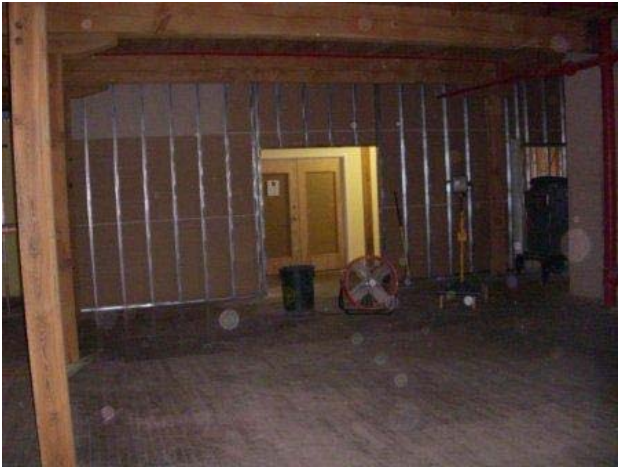

# Jobecca's New Home – The Canal Works fit-out

Original view from mid-office toward original door location (since moved). Mid process photo shows bookkeeping half wall, finished floor pre-carpeting.

Picture from original entryway after exterior framing completed. Almost completed office from same space shows bookkeeping area in foreground, with separator screen in front of conference area with Michael's office and tech "bullpen" in rear. Along right is angled wall (exposed to ceiling) that contains server room, storage room and mechanical room.

Left picture shows an original view down the left side of space (exterior framing only complete). Right picture shows a different angle – part of informal meeting area with Michael’s office in rear.

The first picture is facing from Carol’s area into copper mesh Plexiglass divider screen. Beyond that is the informal meeting area and Michael’s office. The temporary light bulb in right rear illuminates part of the tech “bullpen”. Above photo is an overview shot of the “bullpen”, while the photograph at left details the bullpen’s built-in shelving unit.

On the left is the original view into Beth's area (with the Excitation meter). On the right we see the fit-out almost complete, with built-in desk, angled hanging wood sheet elements and industrial light.

Left: Looking from behind Beth's desk - low rise angled wall starts in rear. The double doors open into server room. On the right is more detail of her desk.

Above left is an Inside partial view of server room. This area will be dedicated to configuring new systems and any internal hardware work required. The area in front of the beam is where we'll house our server cabinets.